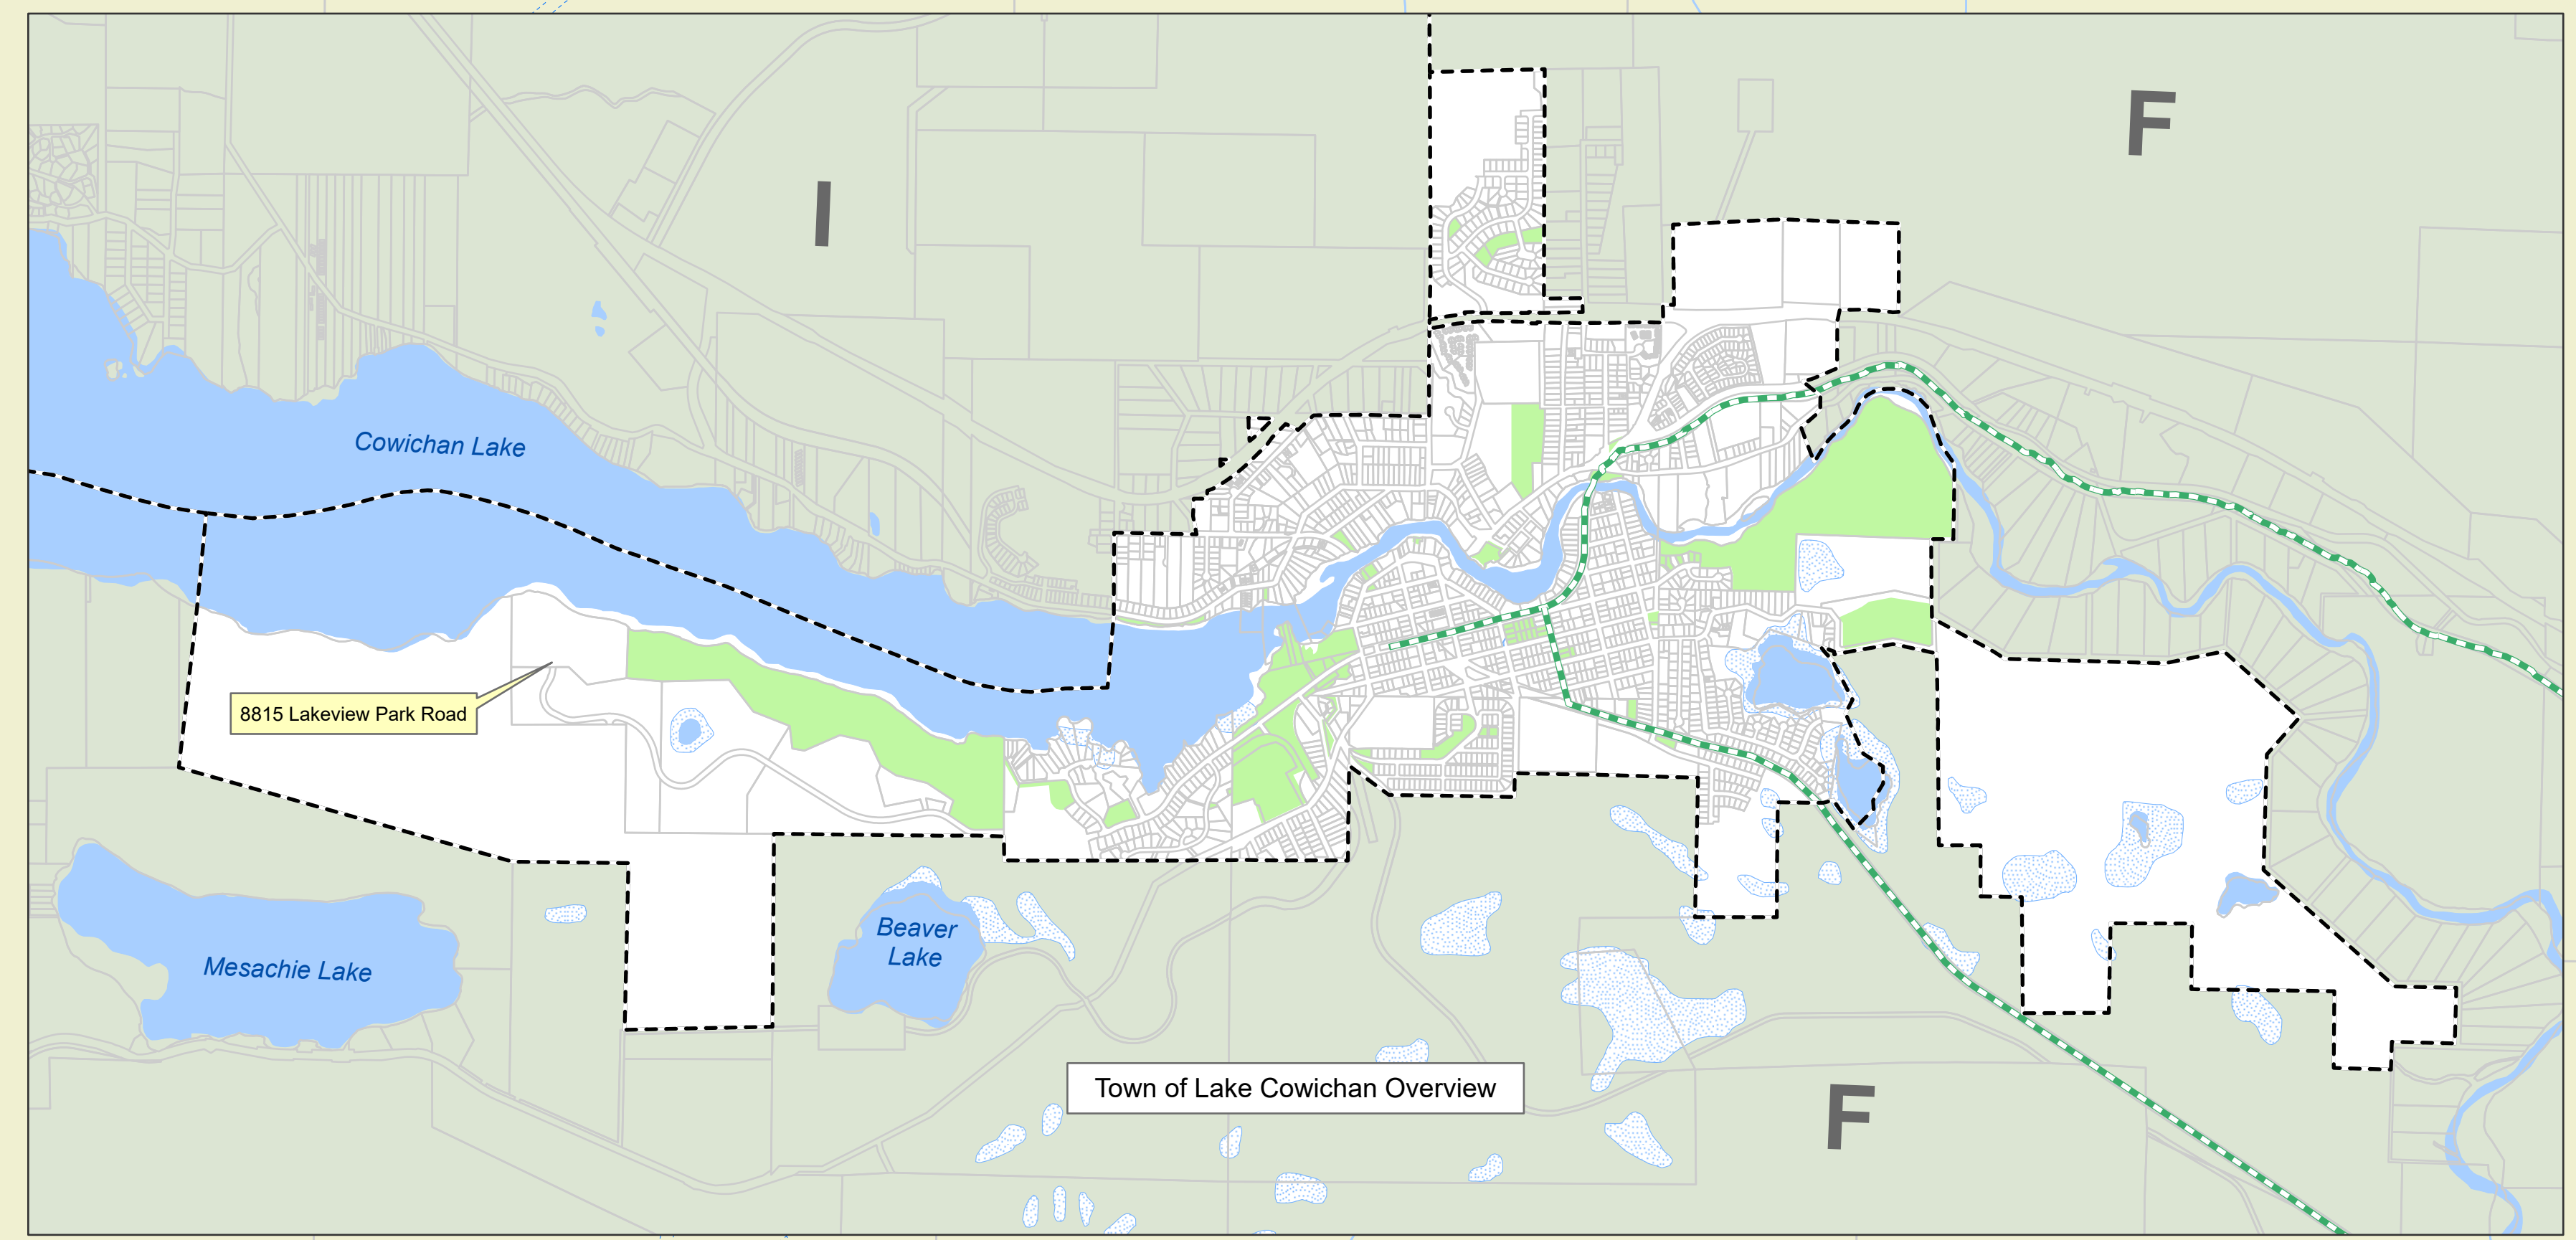

Town of Lake Cowichan Street Map

- Ambulance
- Fire Hall
- Public Facility
- RCMP
- Recreation
- School
- Cowichan Valley Trail
- Roundabout
- Street Address
- Closed road
- Community Centre
- Pump Station #4
- Wastewater Treatment Plant
- Park
- Road closure
- Water
- Wetland